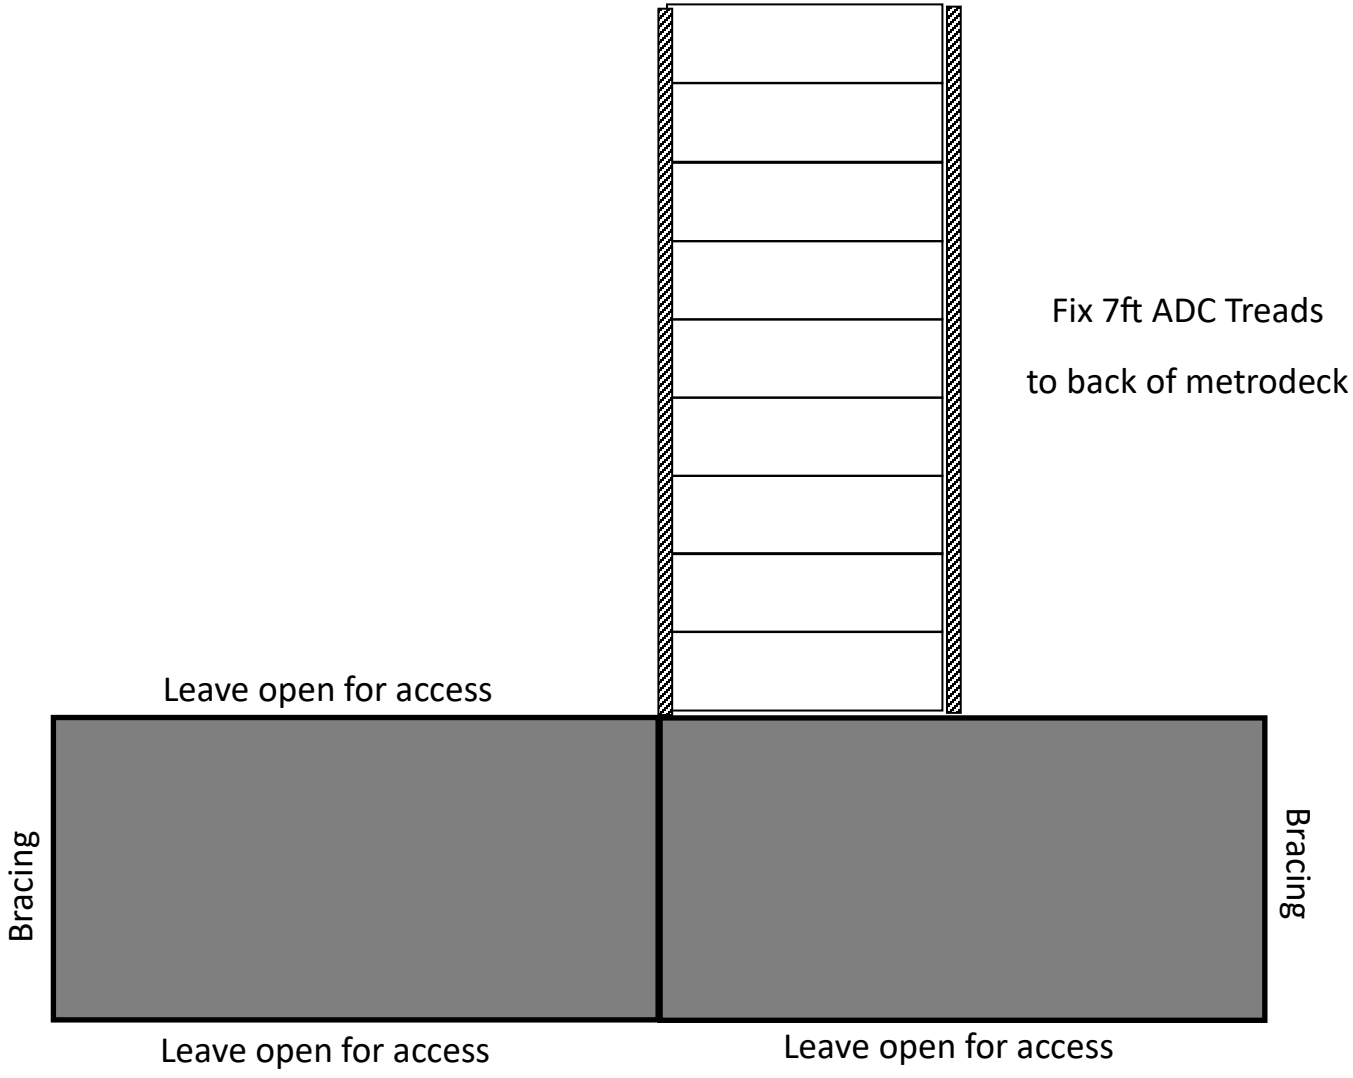

# Cranford at Christmas Cottages

Cranford at Christmas  
Metrodeck assembly

Leave open for access

End Wall

End Wall

Front wall, ground floor

Fix Cottage Walls  
to front and sides  
of metrodeck