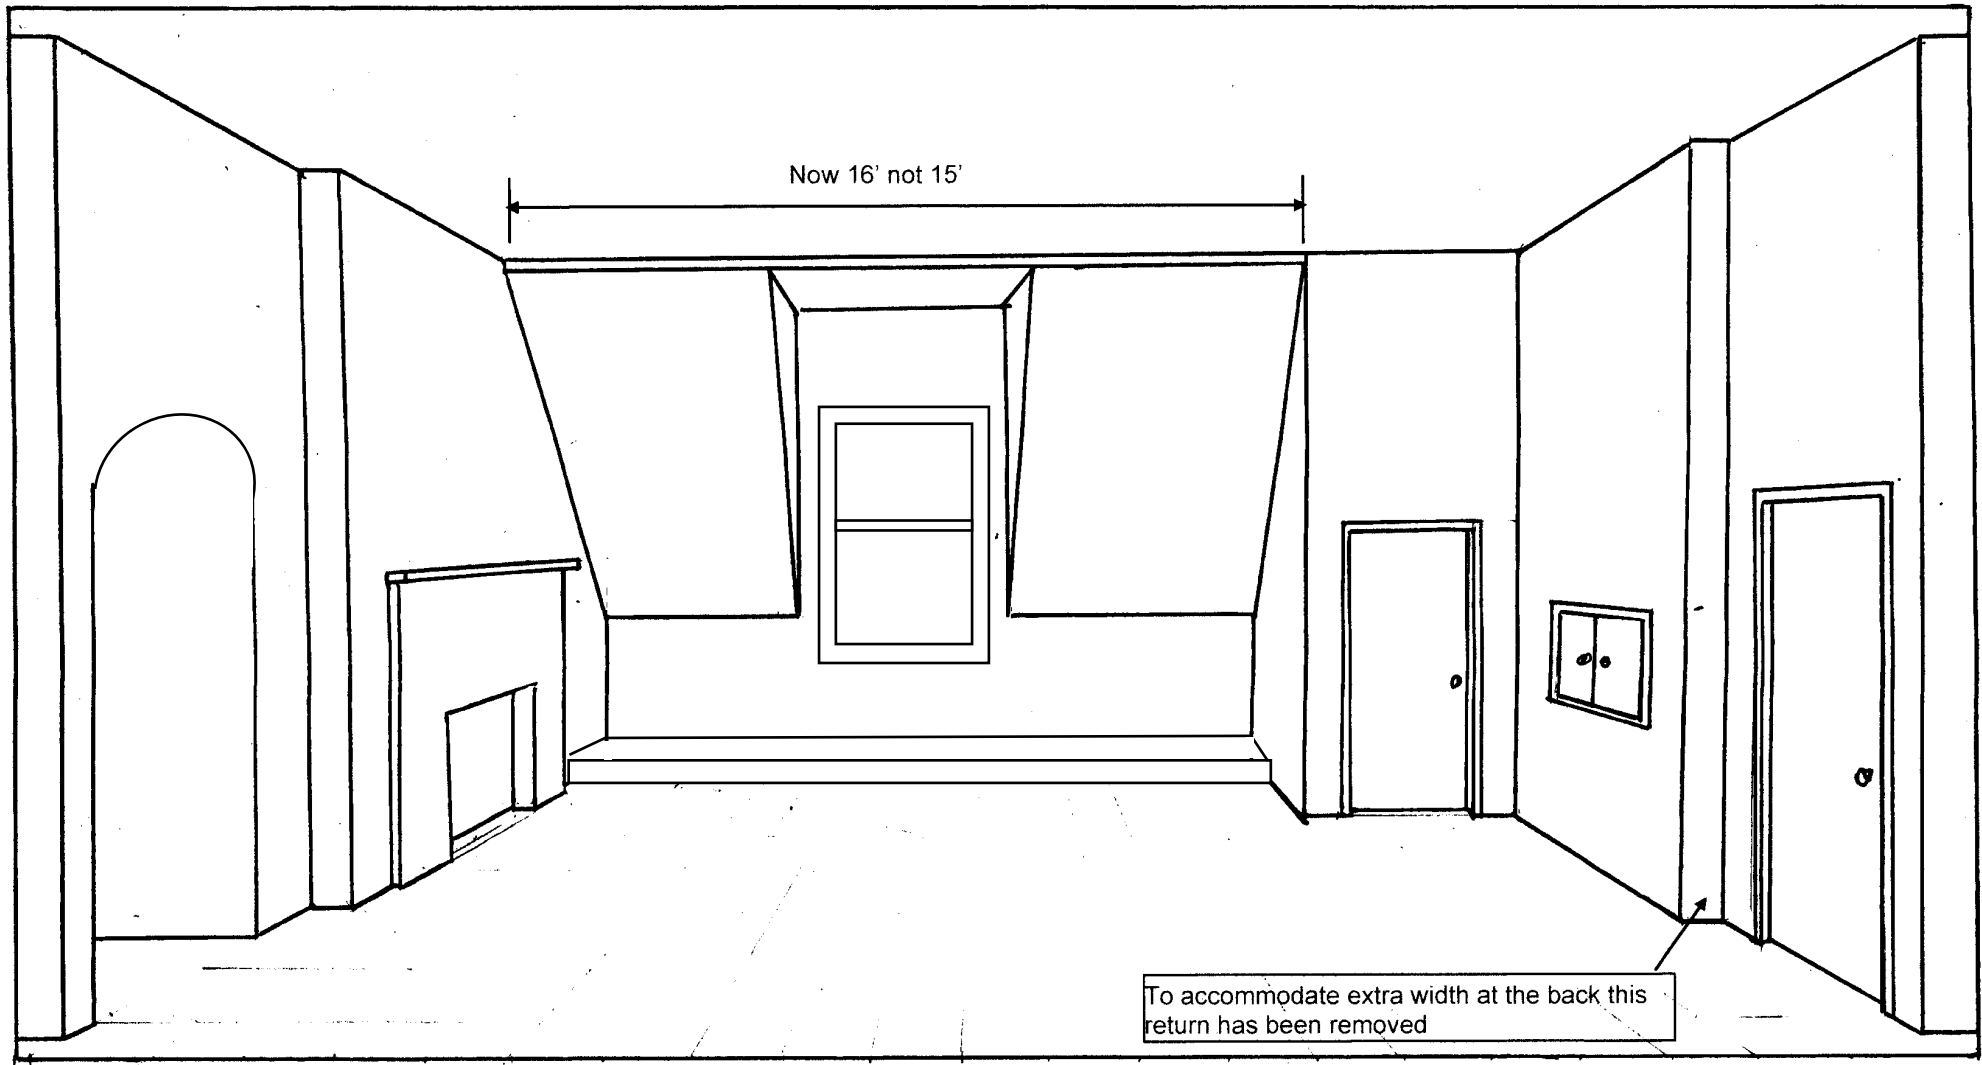

PROPOSED KILLING OF SISTER GEORGE SET

Now 16' not 15'

To accommodate extra width at the back this return has been removed